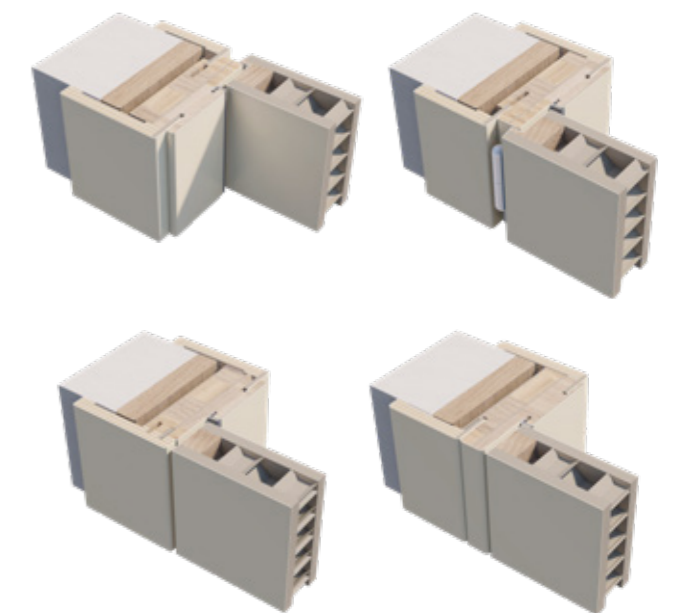

Serie LPC

Modelli
Models
Modèles

Per lavorazioni personalizzate, contattare l'ufficio commerciale.
For working on the request to contact the sales office.
Pour travailler sur la demande de contacter le bureau des ventes.

Imbotte - Raggio 10 con cerniera anuba (Standard)*
Door jamb - Radius 10 with anuba hinge (Standard)*
Intrados - Rayon 10 avec charnière anuba (Standard)*

Scopri gli imbotti opzionali disponibili a pag. 196
Discover the other optional upholstery available on p. 196
Découvrez les autres selleries optionnelles disponibles p. 196